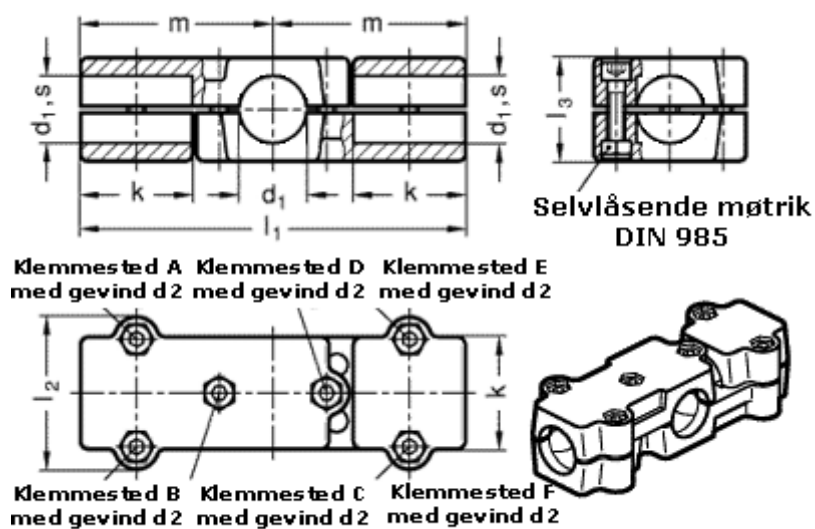

Article number: 20195B20502BL

Description: E+G double T-angel clamps  
GN 195-B20-50-2-BL

## Measures

d1 = B 20

d2 = M8

k = 50

l1 = 172

l2 = 68

l3 = 46

m = 86